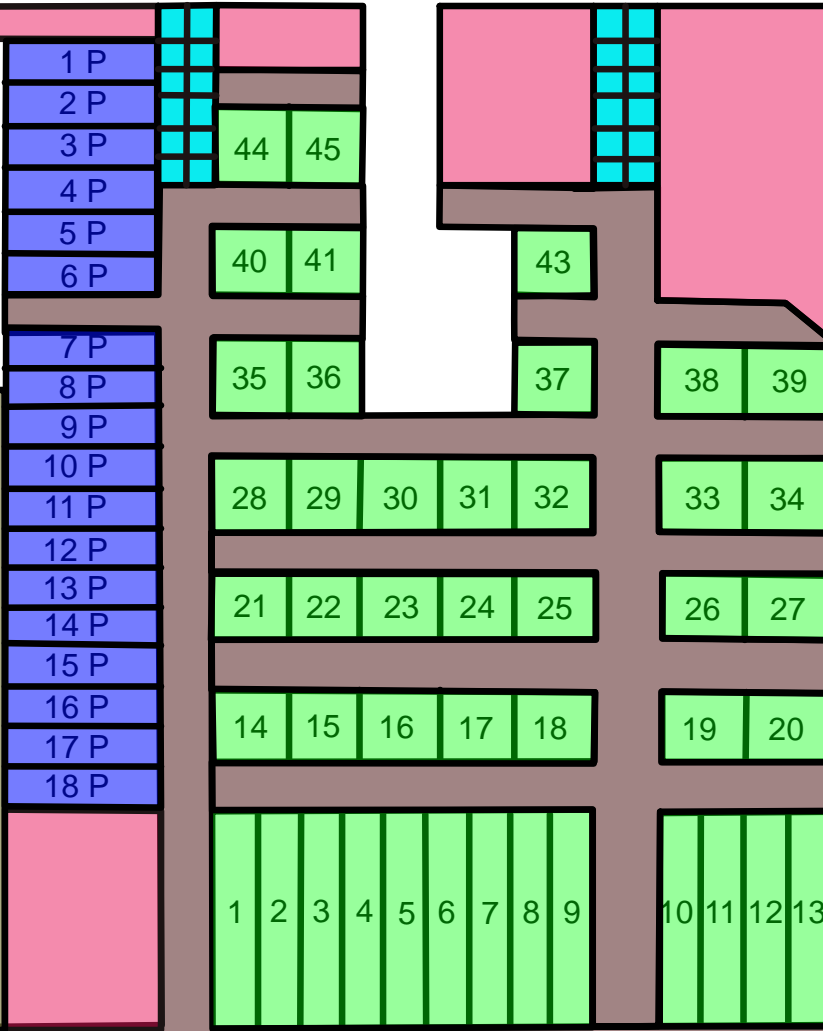

Staging Grid
For CW

Scale entrance

Staging Grid
For CCW

**ALL PIT SPOTS ARE FIRST COME
FIRST SERVE UNLESS YOU RESERVE**

Any one can reserve pit spot by

Calling SBR 719 492-2635

or Email sbrmsp@gmail.com

Any one needing more

Pit Space than allotted

(Must purchase another Spot)

NO IFS ANS OR BUTS

Emergency Vehicle (Access & Egress)
Must be keep (Free & Clear at all times !!)

Premium Asphalt Pit Spots $ 20.00 A day $ 30.00 A Weekend

Grassy Pit Spots $ 10.00 A day
$ 15.00 A weekend

Customer Common Area

Customer Parking Area
Car & Pickups Only !!

Camper Parking Free Camping with Test & Tune
But (Everyone on Premises must have a Pit Pass!!)

Legend